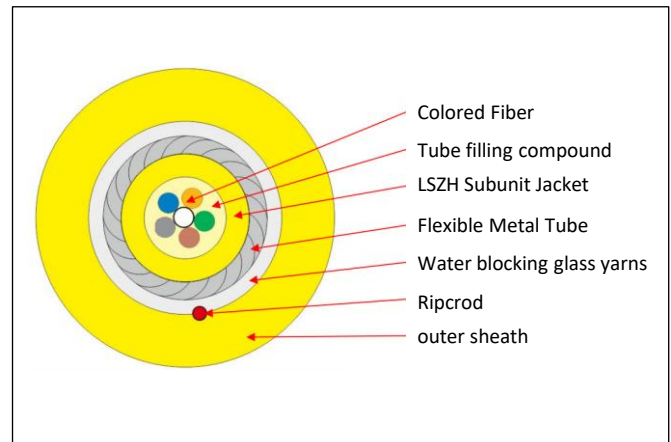

DESCRIPTION

Colored fiber is are positioned in LSZH subunit jacket. The jacket is filled with a water-resistant filling compound and wrapped by a layer of flexible mental tube to enhance the crush resistance of the cable and anti-rodent, and then add a layer of water blocking glass yarns as strength unit to keep the cable compact and watertight, ripcord sets outside yarns for 6 to 12 cores, finally into fiber optic cable with outer sheath.

FEATURES

- Crush resistance and flexibility
- Special tube filling compound ensure a critical protection of fiber
- Small bending radius, light weight, flexibility, and friendly installation
- Good mechanical and environmental performance
- Long delivery length
- Low smoke, zero halogen and flame retardant sheath

SPECIFICATIONS

Parameter		Value	
Fiber count		2/6/8/12	
Fiber type		G652D/G657A2	OM1/OM2/OM3/OM4/OM5
Waveband		1310/1550nm	850/1300nm
Attenuation		0.36/0.24 dB/KM	3.5/1.5 dB/KM
Inner sheath	Material	LZSH	
	Color	White	
	Diameter(mm)	2 core: 0.9±0.05 6/8/12 core:1.5±0.1	
Outer sheath	Color	Yellow	
	Diameter(mm)	2 core: 4.6±0.2 6/8/12 core: 6.0±0.2	
Storage and Operating temperature(°C)		-20~70	
Min Bending Radius(mm)	Static	15D	
	Dynamic	30D	
Max. Tension	Long term	400	
	Short term	1000	
Max. Crushing Resistance (N/100mm)	Long term	1000	
	Short term	3000	